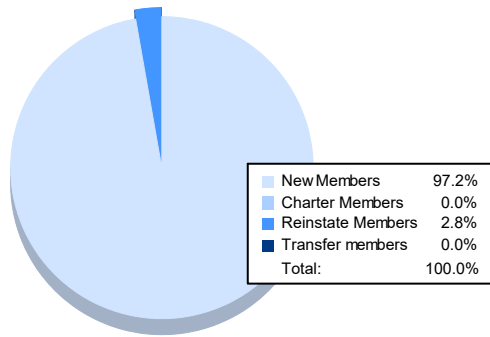

Year	New Clubs	Dropped Clubs	Gain/ Loss Clubs	New Members	Charter Members	Reinstate Members	Transfer Members	Total Member Added	Total Members Dropped	Gain/ Loss Members
2016-2017	0	0	0	111	0	5	3	119	140	-21
2017-2018	0	0	0	110	0	8	19	137	192	-55
2018-2019	0	0	0	106	2	3	16	127	123	4
2019-2020	0	1	-1	60	0	2	16	78	131	-53
2020-2021	0	4	-4	35	0	1	0	36	125	-89
<b>Average</b>	<b>0</b>	<b>1</b>	<b>-1</b>	<b>84</b>	<b>0</b>	<b>4</b>	<b>11</b>	<b>99</b>	<b>142</b>	<b>-43</b>

### Membership Composition June 2021 Cumulative