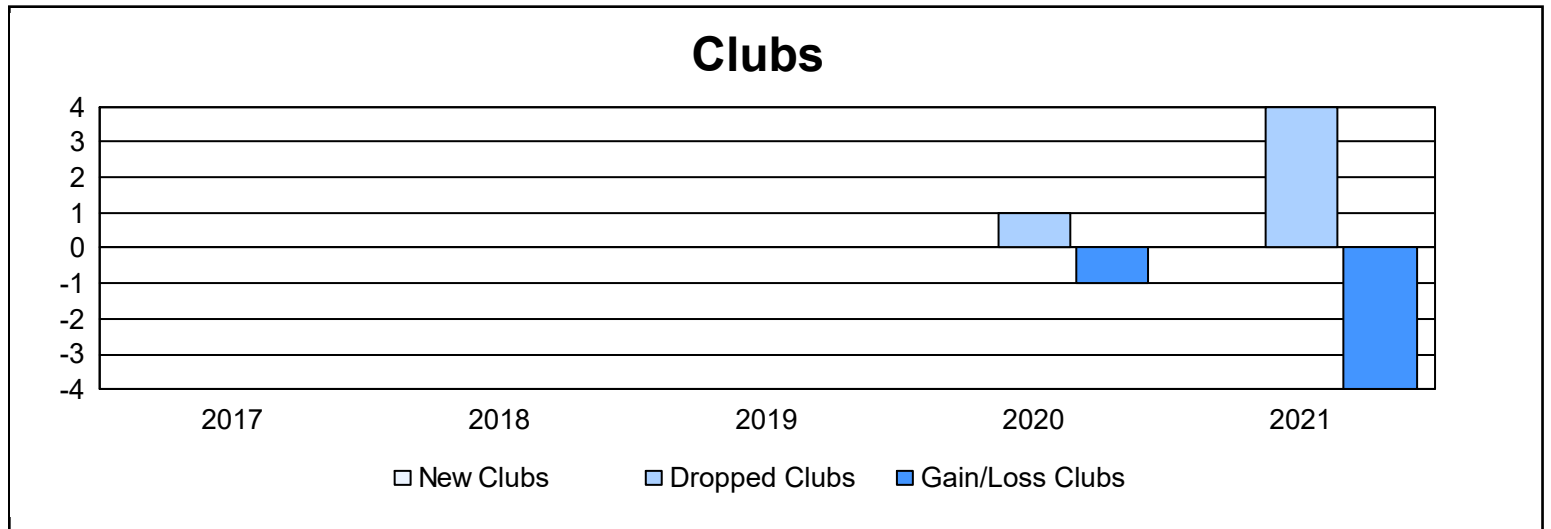

Year	New Clubs	Dropped Clubs	Gain/ Loss Clubs	New Members	Charter Members	Reinstate Members	Transfer Members	Total Member Added	Total Members Dropped	Gain/ Loss Members
2016-2017	0	0	0	111	0	5	3	119	140	-21
2017-2018	0	0	0	110	0	8	19	137	192	-55
2018-2019	0	0	0	106	2	3	16	127	123	4
2019-2020	0	1	-1	60	0	2	16	78	131	-53
2020-2021	0	4	-4	35	0	1	0	36	125	-89
<b>Average</b>	<b>0</b>	<b>1</b>	<b>-1</b>	<b>84</b>	<b>0</b>	<b>4</b>	<b>11</b>	<b>99</b>	<b>142</b>	<b>-43</b>

### Membership Composition June 2021 Cumulative