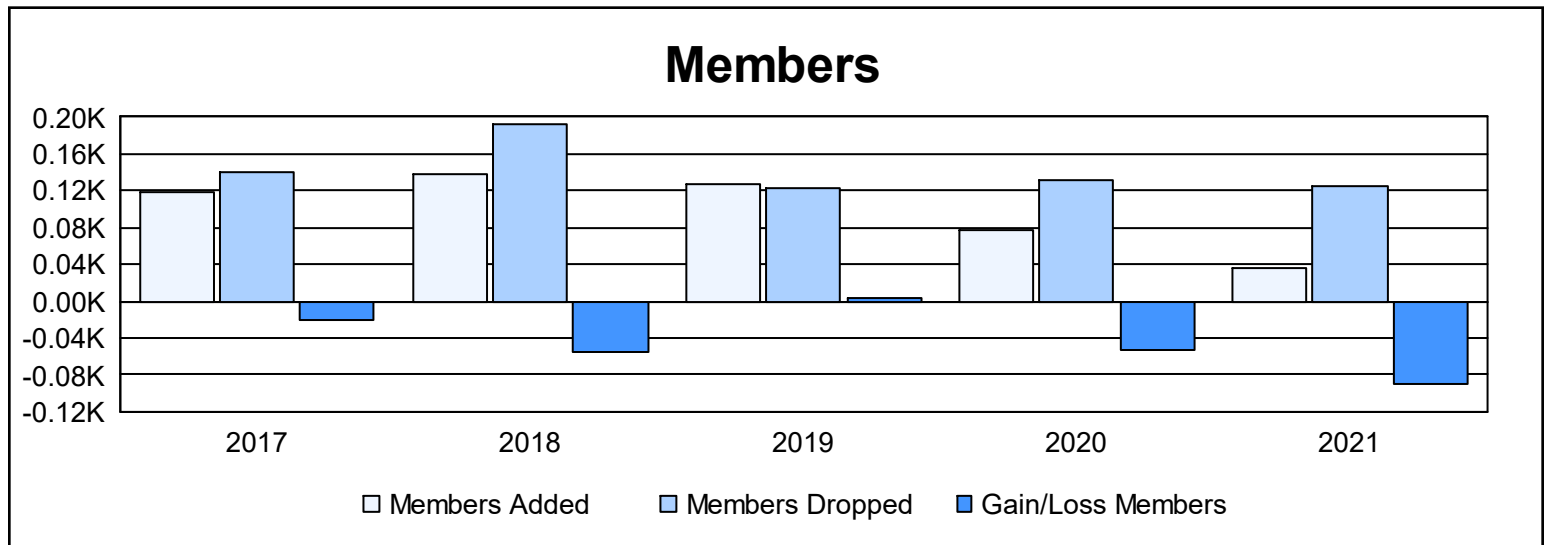

Year	New Clubs	Dropped Clubs	Gain/ Loss Clubs	New Members	Charter Members	Reinstate Members	Transfer Members	Total Member Added	Total Members Dropped	Gain/ Loss Members
2016-2017	0	0	0	111	0	5	3	119	140	-21
2017-2018	0	0	0	110	0	8	19	137	192	-55
2018-2019	0	0	0	106	2	3	16	127	123	4
2019-2020	0	1	-1	60	0	2	16	78	131	-53
2020-2021	0	4	-4	35	0	1	0	36	125	-89
<b>Average</b>	<b>0</b>	<b>1</b>	<b>-1</b>	<b>84</b>	<b>0</b>	<b>4</b>	<b>11</b>	<b>99</b>	<b>142</b>	<b>-43</b>

### Membership Composition June 2021 Cumulative